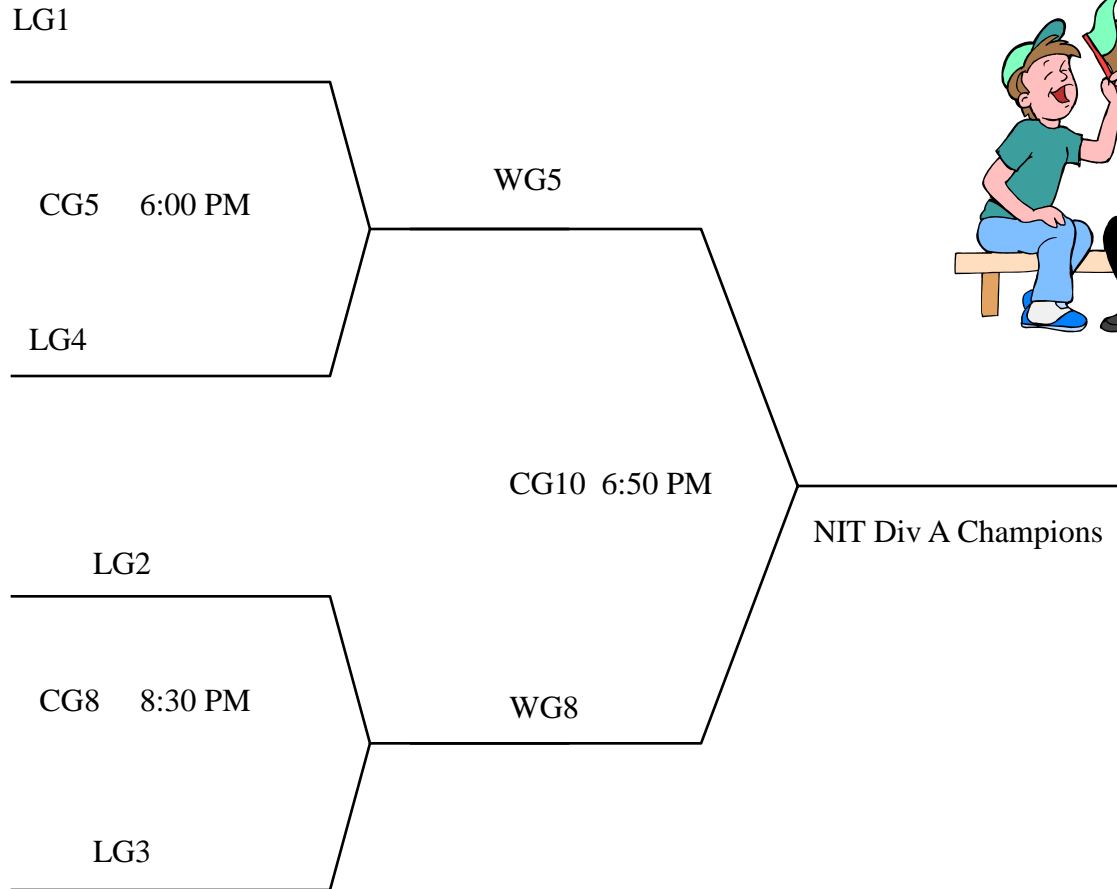

IHM MOM'S 2011 SUPER EIGHT
NCAA Div A CHAMPIONSHIP TOURNAMENT XIV

Wednesday
11/30/2011

Thursday
12/08/2011

Thursday
12/15/2011

IHM MOM'S 2011 SUPER EIGHT

NIT Div A CHAMPIONSHIP TOURNAMENT XIV

Thursday
12/08/2011

Thursday
12/15/2011

IHM MOM'S 2011 SUPER EIGHT
Div B CHAMPIONSHIP TOURNAMENTS XIV

Thursday
12/15/2011

LG6

CG11 7:40 PM

LG7

NCAA Div B Champions

LG5