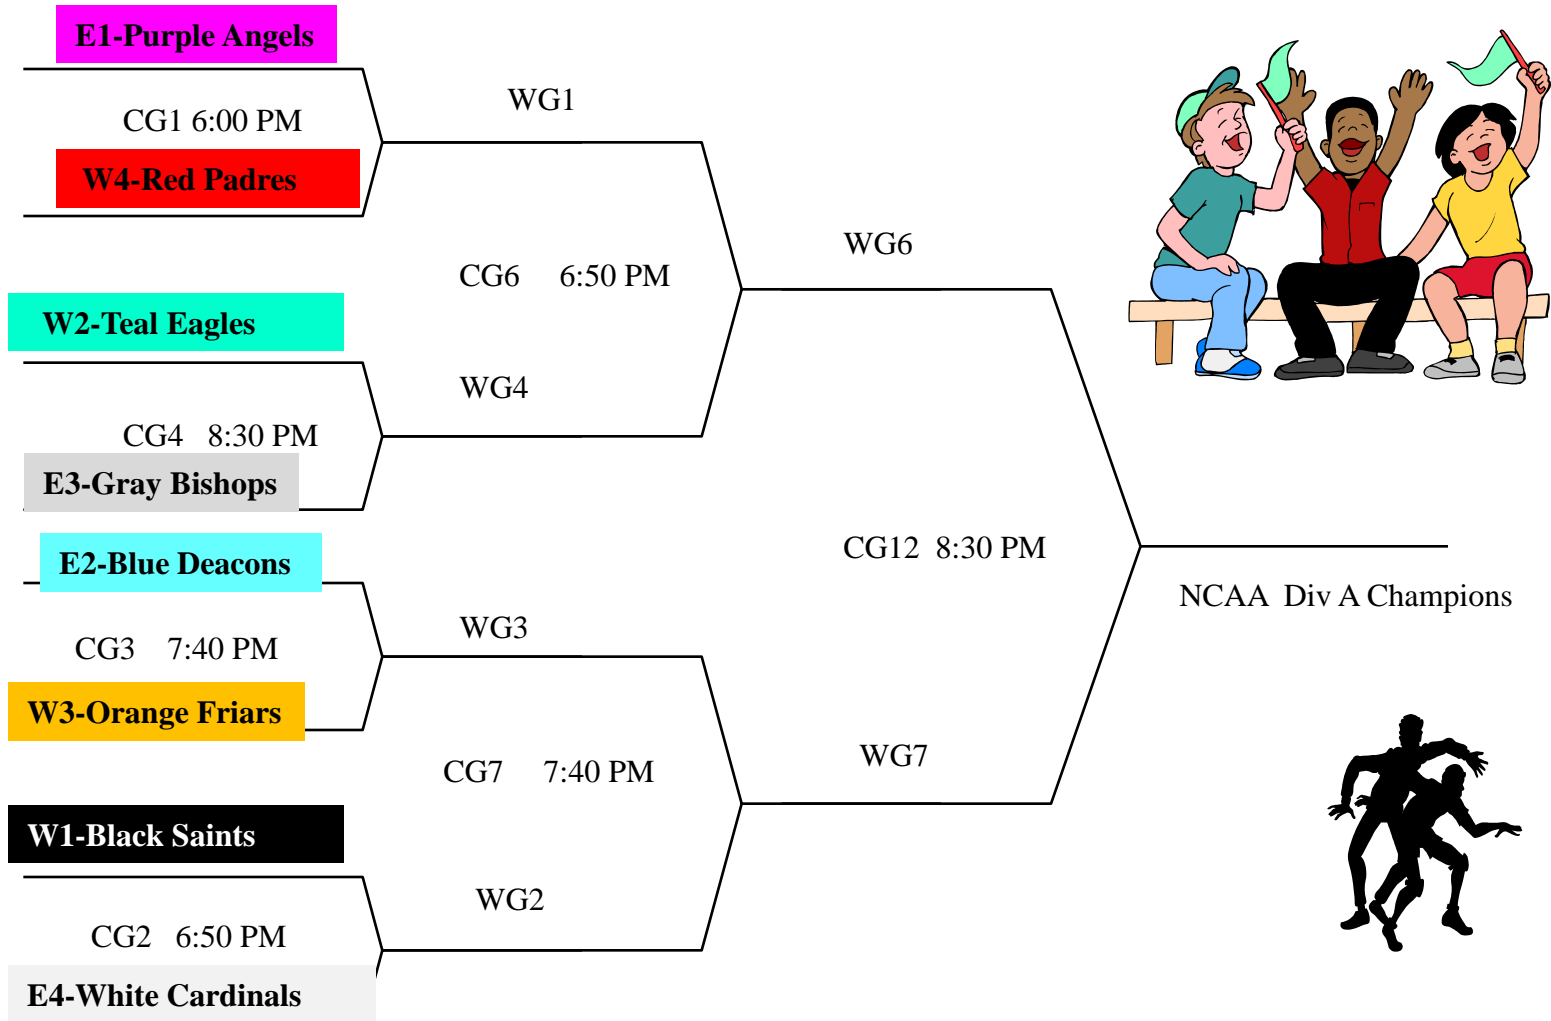

IHM MOM'S 2011 SUPER EIGHT
NCAA Div A CHAMPIONSHIP TOURNAMENT XIV

Wednesday
11/30/2011

Thursday
12/08/2011

Thursday
12/15/2011

IHM MOM'S 2011 SUPER EIGHT

NIT Div A CHAMPIONSHIP TOURNAMENT XIV

Thursday
12/08/2011

Thursday
12/15/2011

IHM MOM'S 2011 SUPER EIGHT
Div B CHAMPIONSHIP TOURNAMENTS XIV

Thursday
12/15/2011

LG6

CG11 7:40 PM

LG7

NCAA Div B Champions

LG5